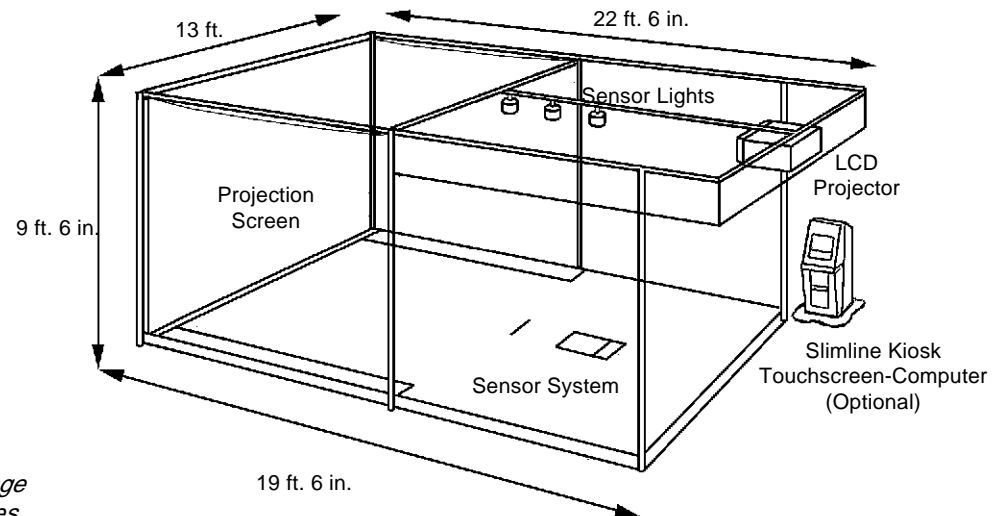

STANDARD

Package Includes:

- Standard Enclosure
- LCD Projector
- Formica Kiosk
- 17" Display

SOFTWARE OPTIONS

Long Drive-Closest to Pin Software
Advertising Software
Clubfitting Software
Pebble Beach Golf Links
Digital Video Analysis

HARDWARE OPTIONS

Color Inkjet Printer
Digital Video Camcorder
LCD Projector Lamp
Oversized Enclosure

Standard Screen Enclosure

Overall Dimensions: 13' (w) x 22'6" (l) x 9'6" (h)

All system components and dimensions are subject to change without notice. Call for current specifications & prices.