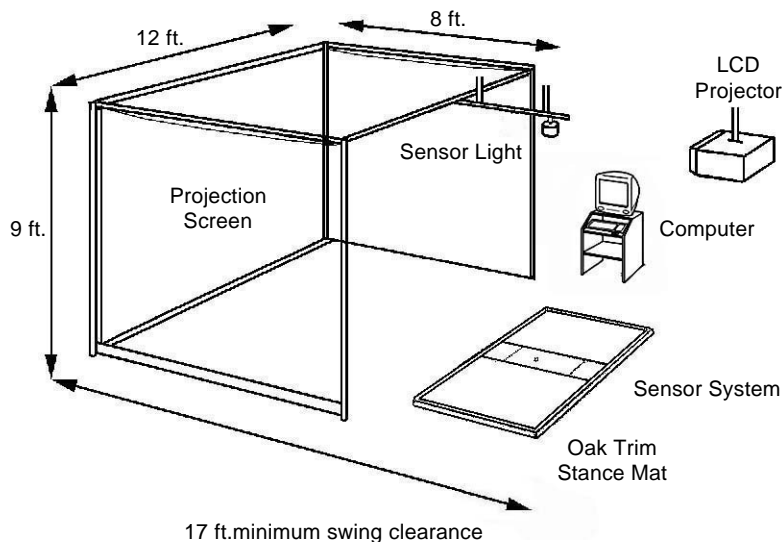

HOME ENTERTAINMENT FOR YOUR ENTIRE FAMILY

U.S.A. Models ONLY 11/26/02

DEADSOLID @HOME

Hardware Includes:

- Hitting Net Enclosure
- Projection Screen
- Swing Analyzer
- Power PC Computer
- LCD Projector
- Light Array
- Stance Platform

Standard Enclosure- Stance Platform

Overall Dimensions: 12' (w) x 8' (l) x 9' (h)

Standard Enclosure- Putting Platform

Overall Dimensions: 12' (w) x 17' (l) x 9' (h)