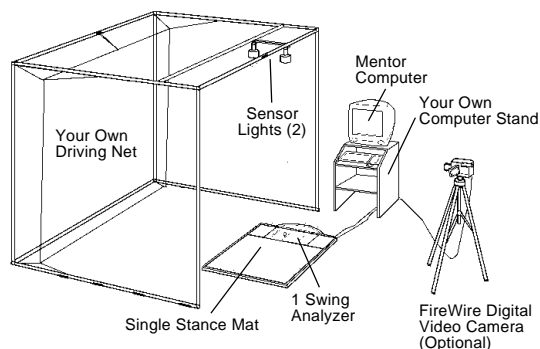

DEEPSOLID GOLF CLUBFITTING - INSTRUCTION

SWINGMENTOR & VIDEOMENTOR

U.S.A. Models ONLY 11/26/02

SWINGMENTOR OR VIDEOMENTOR

(1 swing analyzer only - right or left handed)