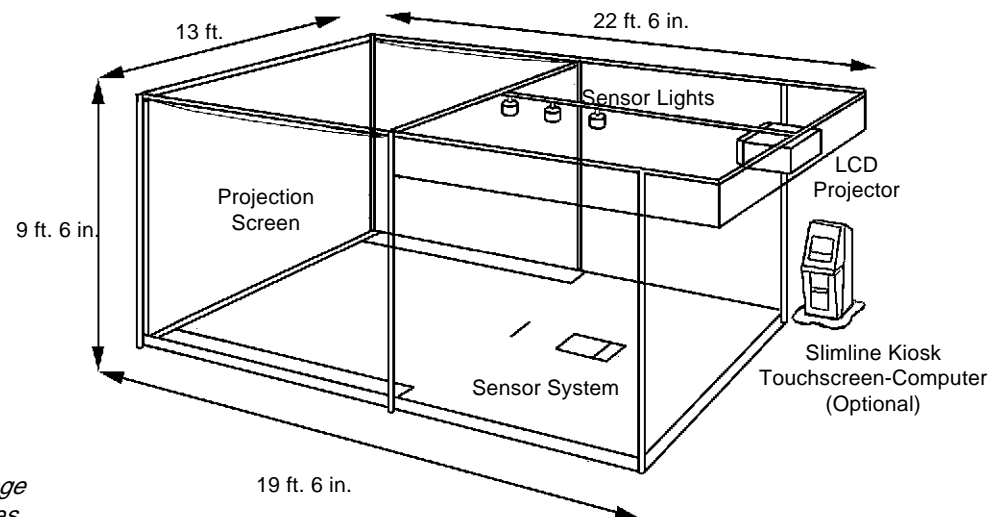

STANDARD

Package Includes:

- Standard Enclosure
- LCD Projector
- Formica Kiosk
- 17" Display

SOFTWARE OPTIONS

Long Drive-Closest to Pin Software
Advertising Software
Clubfitting Software
Pebble Beach Golf Links
Digital Video Analysis

HARDWARE OPTIONS

Color Inkjet Printer
Digital Video Camcorder
LCD Projector Lamp
Oversized Enclosure

Standard Screen Enclosure

Overall Dimensions: 13' (w) x 22'6" (l) x 9'6" (h)

All system components and dimensions are subject to change without notice. Call for current specifications & prices.