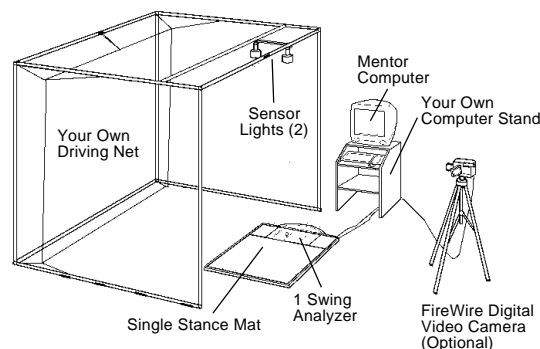

DEEPSOLID GOLF CLUBFITTING - INSTRUCTION

SWINGMENTOR & VIDEOMENTOR

U.S.A. Models ONLY 11/26/02

SWINGMENTOR OR VIDEOMENTOR

(1 swing analyzer only - right or left handed)