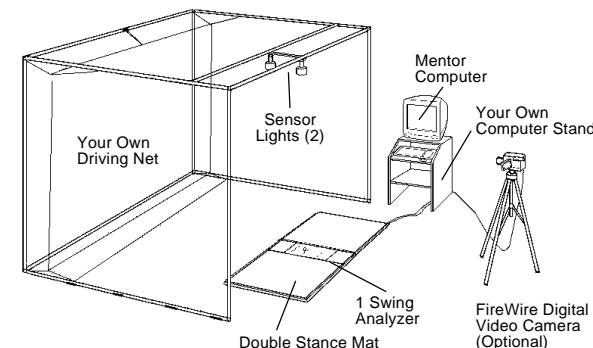

HARDWARE OPTIONS

Color Inkjet Printer
Digital Video Camcorder
LCD Projector Lamp
Oversized Enclosure

Standard Screen Enclosure

Overall Dimensions: 13' (w) x 22'6" (l) x 9'6" (h)

All system components and dimensions are subject to change without notice. Call for current specifications & prices.

DEEPSOLID GOLF CLUBFITTING - INSTRUCTION

SWINGMENTOR & VIDEOMENTOR

U.S.A. Models ONLY 11/26/02

SWINGMENTOR OR VIDEOMENTOR

(1 swing analyzer only - right or left handed)

DOUBLE SWINGMENTOR OR VIDEOMENTOR

(2 swing analyzers - right and left handed)

DOUBLE SWINGMENTOR OR VIDEOMENTOR (LARGE NET)

(1 swing analyzer - right and left handed)

SINGLE SWINGMENTOR

- Single Stance Mat
- 1 Swing Analyzer

SINGLE VIDEOMENTOR

- Digital Video Analysis
- Single Stance Mat
- 1 Swing Analyzer