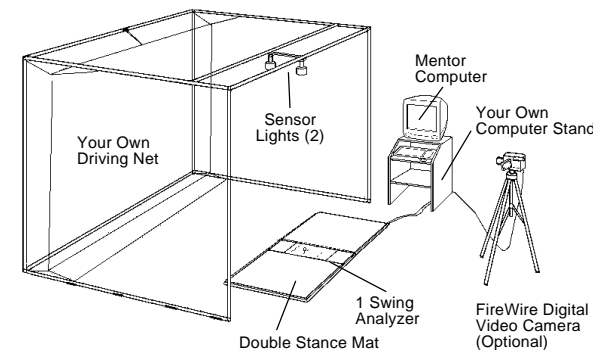

HARDWARE OPTIONS

Color Inkjet Printer
Digital Video Camcorder
LCD Projector Lamp
Oversized Enclosure

Standard Screen Enclosure

Overall Dimensions: 13' (w) x 22'6" (l) x 9'6" (h)

All system components and dimensions are subject to change without notice. Call for current specifications & prices.

DEEPSOLID GOLF CLUBFITTING - INSTRUCTION

SWINGMENTOR & VIDEOMENTOR

U.S.A. Models ONLY 11/26/02

SWINGMENTOR OR VIDEOMENTOR

(1 swing analyzer only - right or left handed)

DOUBLE SWINGMENTOR OR VIDEOMENTOR

(2 swing analyzers - right and left handed)

DOUBLE SWINGMENTOR OR VIDEOMENTOR (LARGE NET)

(1 swing analyzer - right and left handed)

SINGLE SWINGMENTOR

- Single Stance Mat
- 1 Swing Analyzer

SINGLE VIDEOMENTOR

- Digital Video Analysis
- Single Stance Mat
- 1 Swing Analyzer